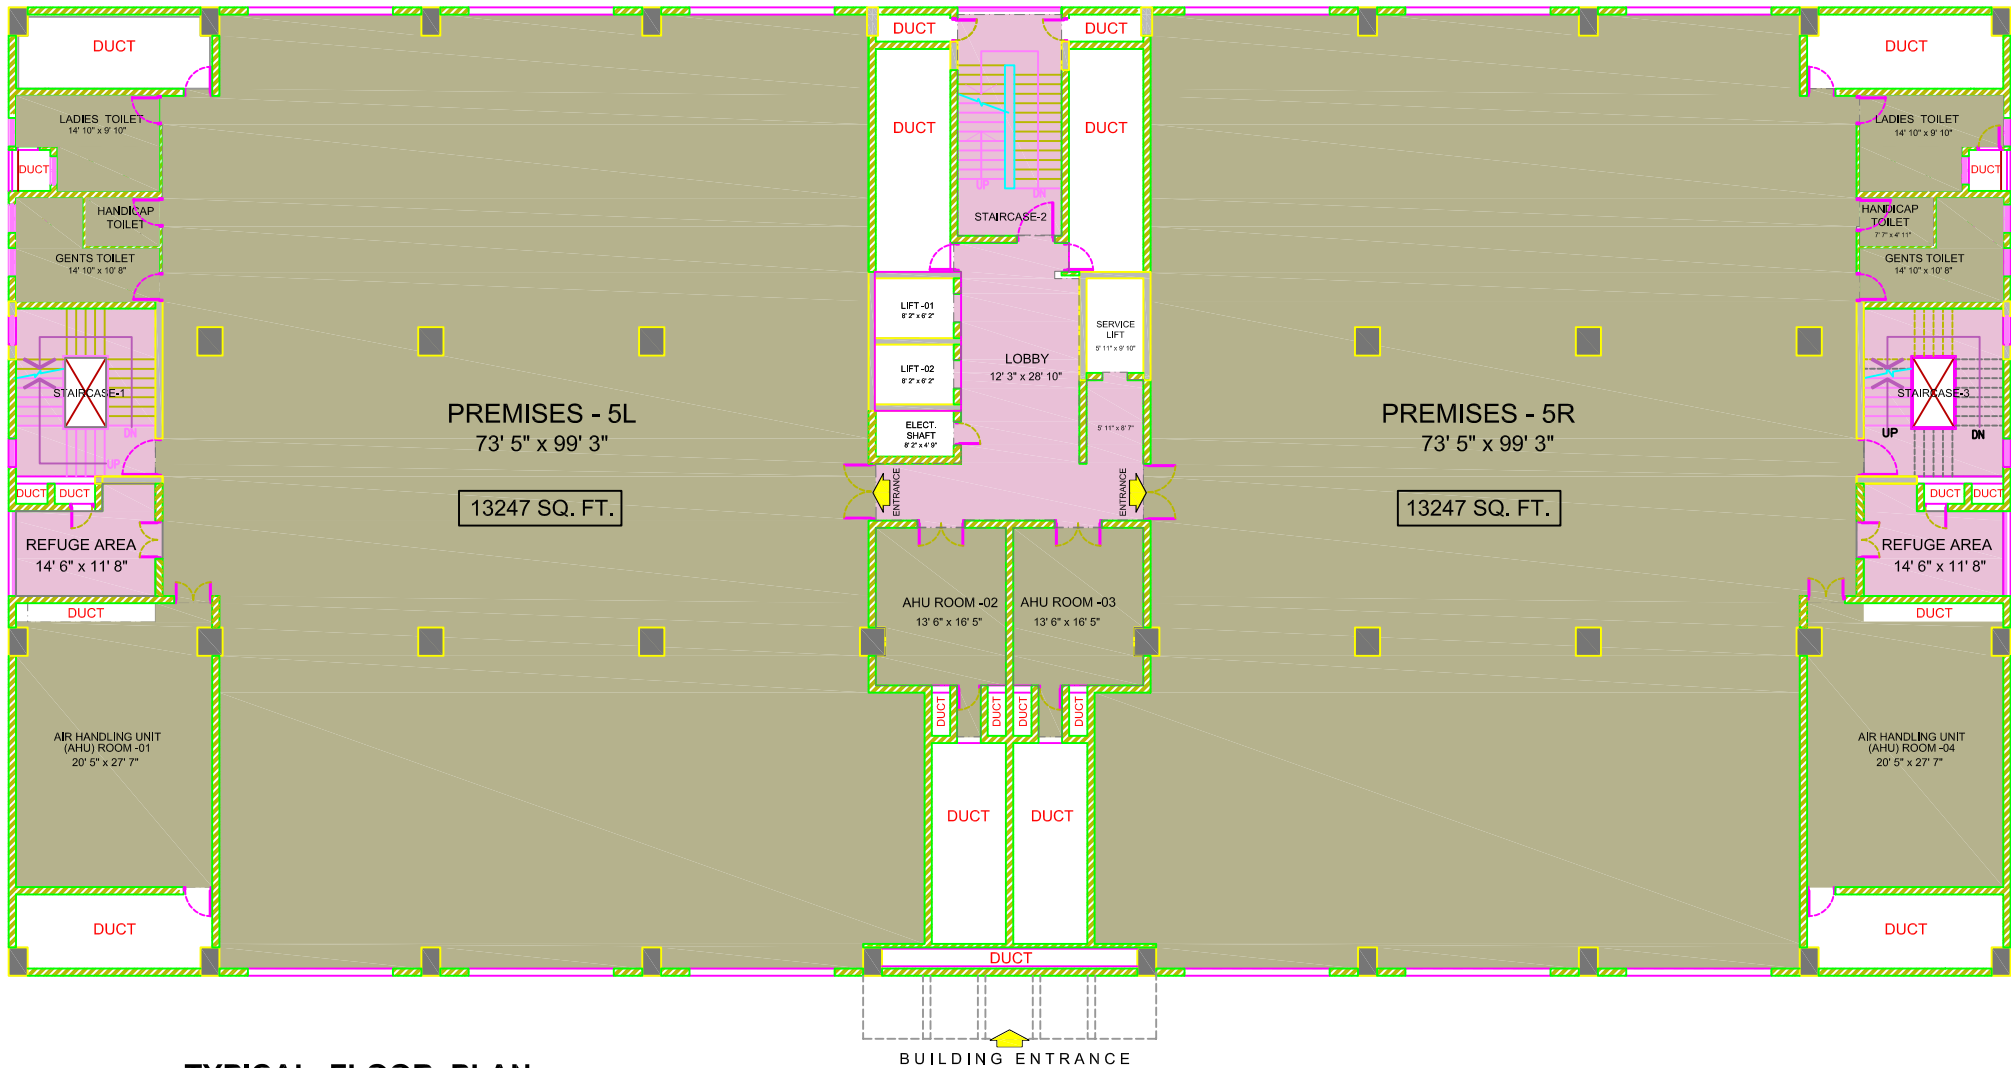

TYPICAL FLOOR PLAN
2nd, 3rd & 4th FLOOR

CHRYSALIS ENCLAVE BLOCK 2 (BTS2)
BTS 2- 2nd,3rd & 4th FLOOR PLAN

INTERNATIONAL BIOTECH PARK
 Rajiv Gandhi Infotech - Biotech Park
 MIDC Phase-II, Hinjewadi
 Pune-411 057

CHRYSALIS ENCLAVE - BLOCK 2
 (BTS-2)

TENANT SPACE AREA

COMMON AREA

DATE- 25.02.2011

TYPICAL FLOOR PLAN
5th FLOOR

INTERNATIONAL BIOTECH PARK
Rajiv Gandhi Infotech - Biotech Park
MDC Phase-II, Hinjewadi
Pune-411 057

CHRYSALIS ENCLAVE - BLOCK 2
(BTS-2)

CHRYSALIS ENCLAVE BLOCK 2 (BTS2)
BTS 2- 5th FLOOR PLAN

TENANT SPACE AREA
COMMON AREA

DATE- 25.02.2011